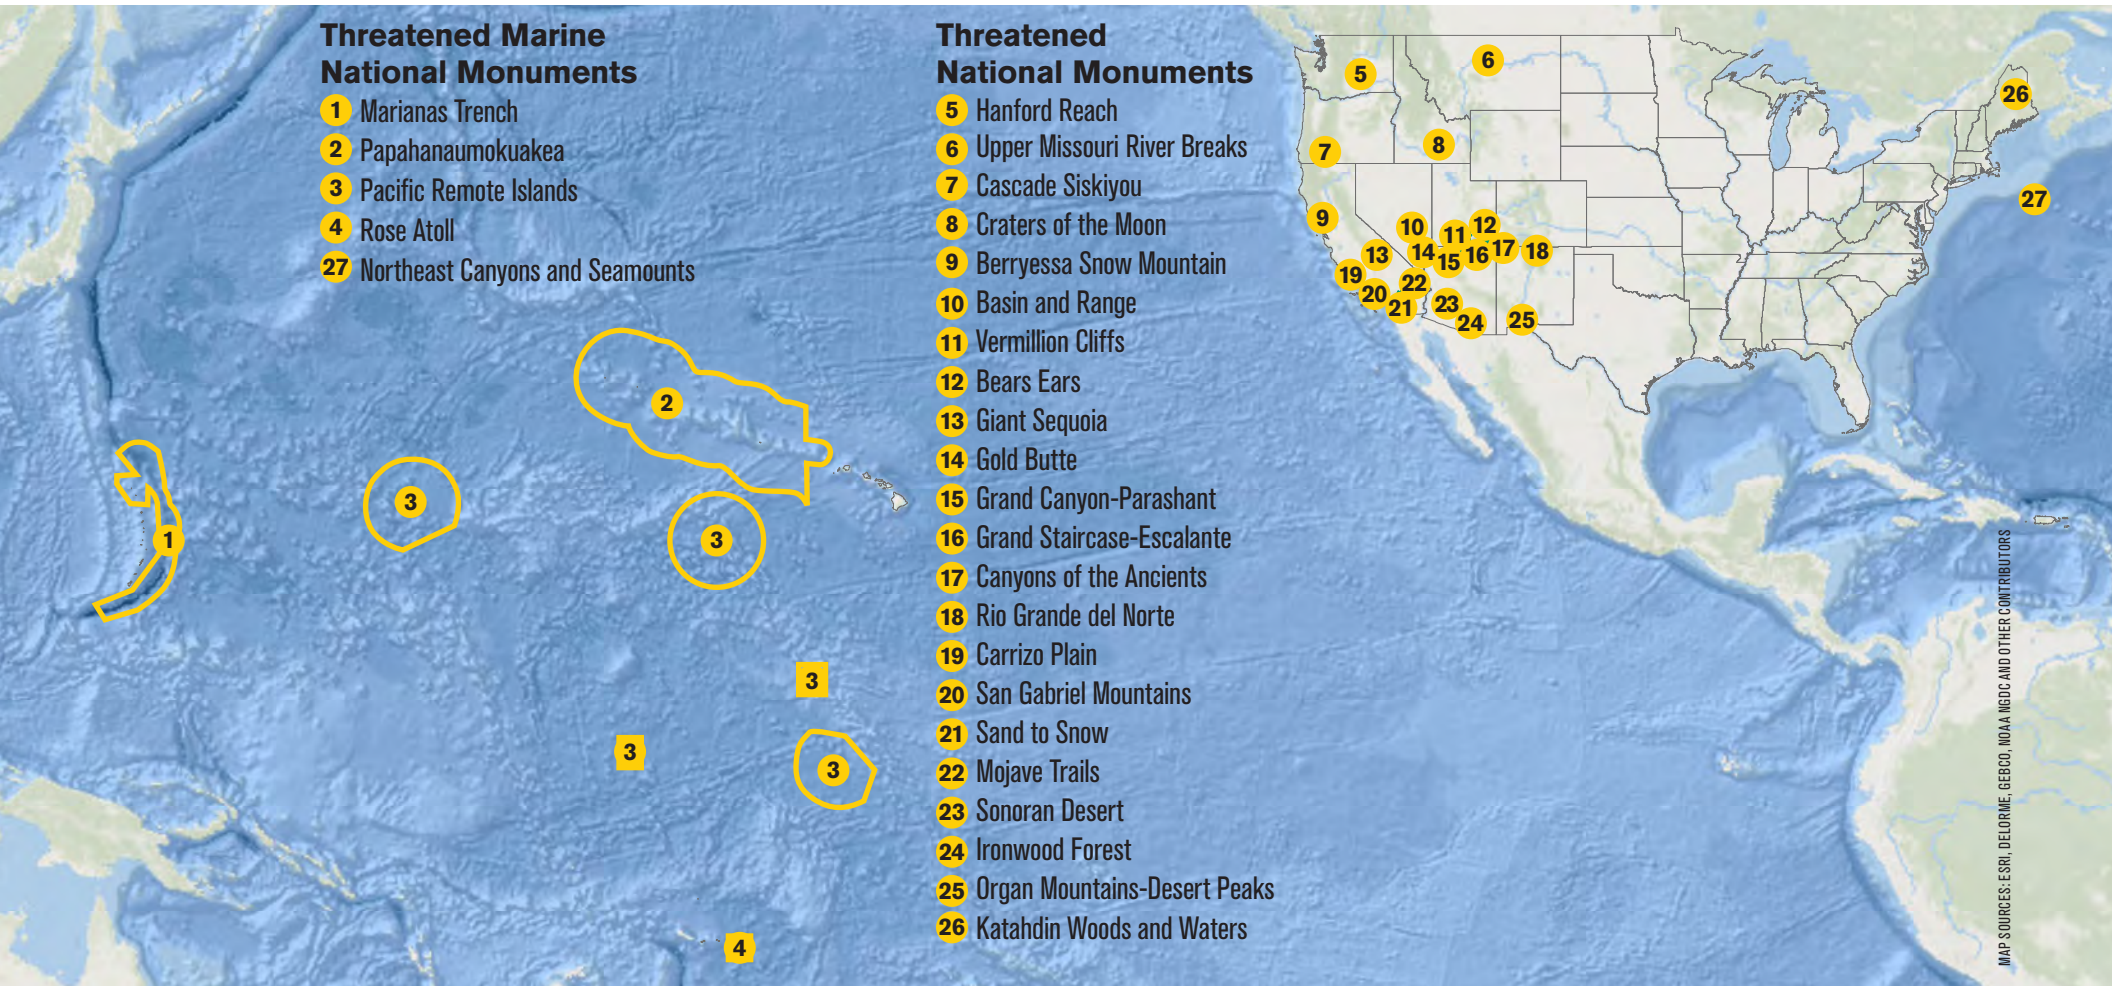

## 27 MONUMENTS AT RISK

President Trump wants to rescind, resize or reduce protections for 27 of our 157 national monuments, places of cultural, historical and natural significance set aside by presidents of both parties.

### Threatened Marine National Monuments

- 1 Marianas Trench
- 2 Papahānaumokuākea
- 3 Pacific Remote Islands
- 4 Rose Atoll
- 27 Northeast Canyons and Seamounts

### Threatened National Monuments

- 5 Hanford Reach
- 6 Upper Missouri River Breaks
- 7 Cascade Siskiyou
- 8 Craters of the Moon
- 9 Berryessa Snow Mountain
- 10 Basin and Range
- 11 Vermillion Cliffs
- 12 Bears Ears
- 13 Giant Sequoia
- 14 Gold Butte
- 15 Grand Canyon-Parashant
- 16 Grand Staircase-Escalante
- 17 Canyons of the Ancients
- 18 Rio Grande del Norte
- 19 Carrizo Plain
- 20 San Gabriel Mountains
- 21 Sand to Snow
- 22 Mojave Trails
- 23 Sonoran Desert
- 24 Ironwood Forest
- 25 Organ Mountains-Desert Peaks
- 26 Katahdin Woods and Waters

MAP SOURCES: ESRI, DELORME, BECCO, NOAA, NEDCC AND OTHER CONTRIBUTORS

**DEFEND OUR MONUMENTS**  
[www.defenders.org/monuments](http://www.defenders.org/monuments)